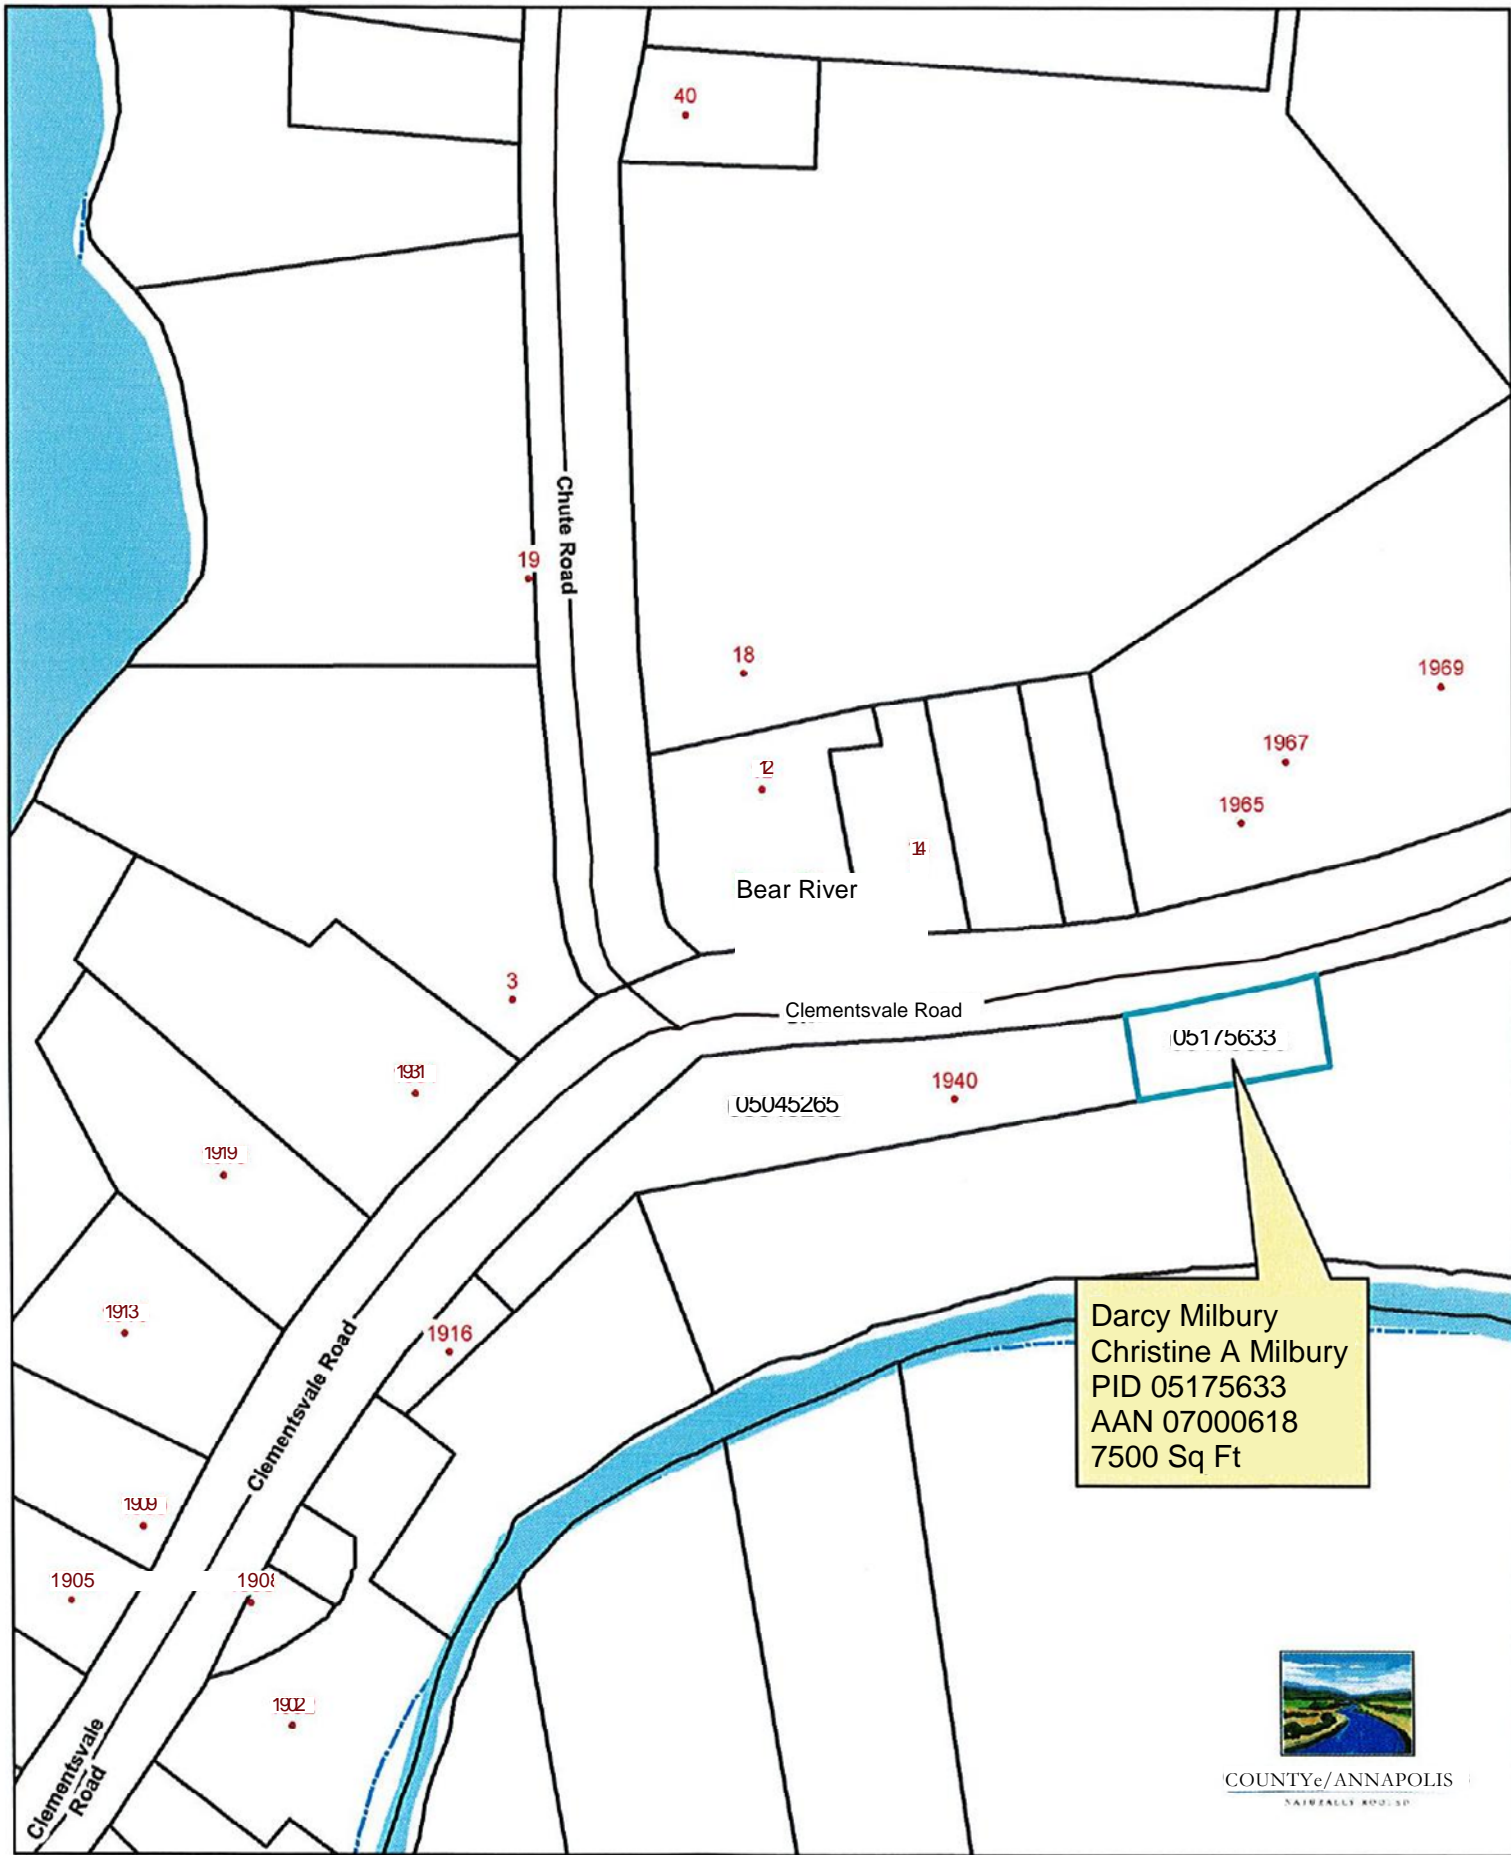

ANNAPOLIS COUNTY
DATEVALLEY ROAD

1:1,500 0 12.5 25 50
 incim Meters

Darcy Milbury
 Christine A Milbury
 PID 05175633
 AAN 07000618
 7500 Sq Ft

COUNTY OF ANNAPOLIS
 SAVERALLY ROAD

0 12.5 25 50
 1 : 1 , 5 0 0 M e t e r s